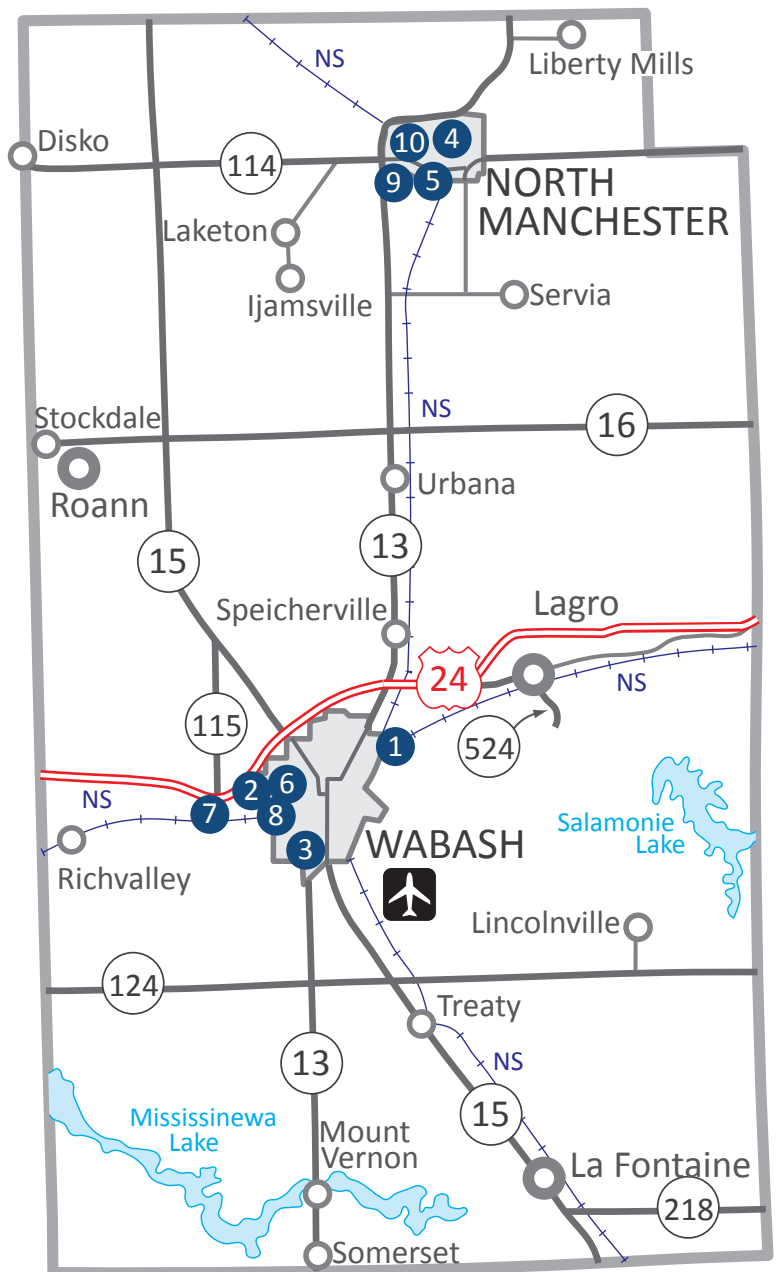

- 1 Ford Meter Box Co Inc.
- 2 Living Essentials
- 3 PaperWork Industries
- 4 HF Group
- 5 Manchester Metals
- 6 Thermafiber Inc.
- 7 Real Alloy Recycling, Inc.
- 8 Wabash Casting (formerly Harvey Industries)
- 9 Oji Intertech, Inc.
- 10 Strauss Veal Feeds

Wabash County, Indiana

Major Manufacturing Employers

214 S. Wabash St., Wabash, IN 46992
 Tel: 260-563-5258 Fax: 260-563-6920