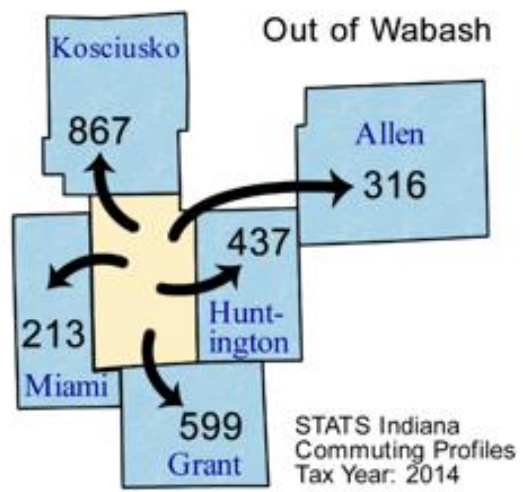

Top 5 counties receiving workers from Wabash County