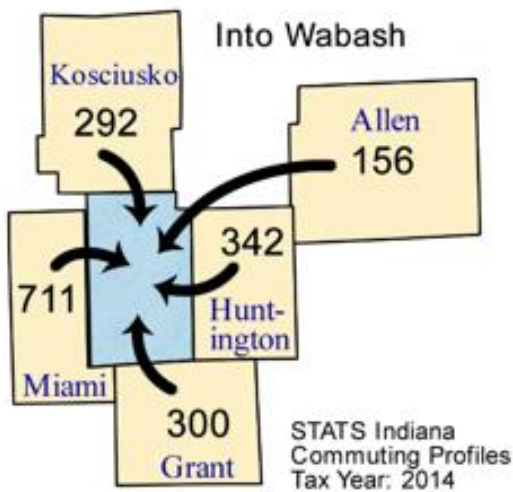

TRANSPORTATION

Economic Development Group of Wabash County

214 South Market Street | Wabash, Indiana 46992
260.563.5258 | kgillenwater@edgwc.com | www.edgwc.com

Travel to Work, 2015		
	Number	% Dist.
Total Workers 16 years and over	14,564	100.0%
Travel to Work	14,166	97.3%
Car, Truck, or Van	13,451	92.4%
Traveled Alone	12,568	86.3%
Carpooled	883	6.1%
Public transportation	70	0.5%
Motorcycle, Bicycle, Walk	645	4.4%
Worked at home	398	2.7%

Source: US Census Bureau, 2015 American Community Survey 5-yr Estimates

Top 5 counties sending workers into Wabash County