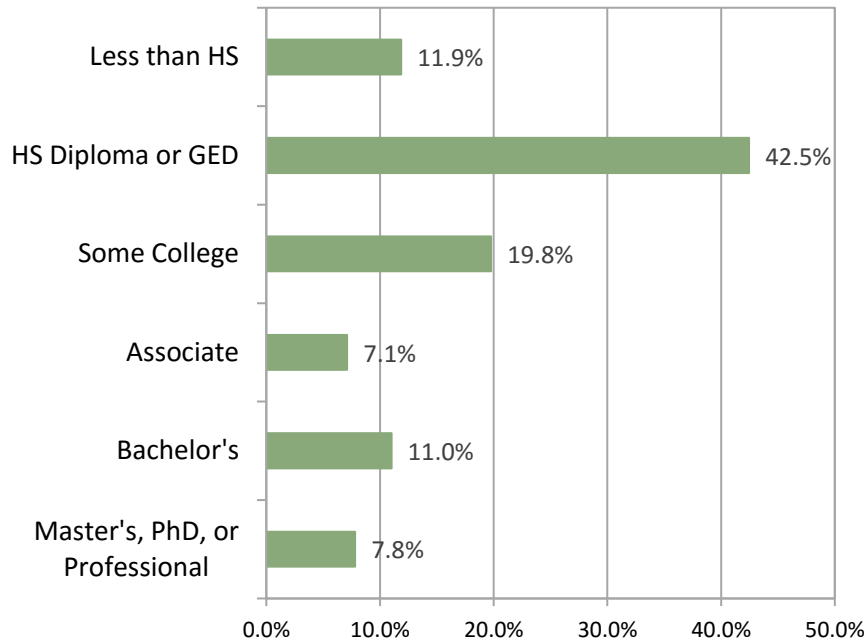

2015 Educational Attainment in Wabash County

Source: US Census Bureau, 2015 ACS 5-yr Estimates